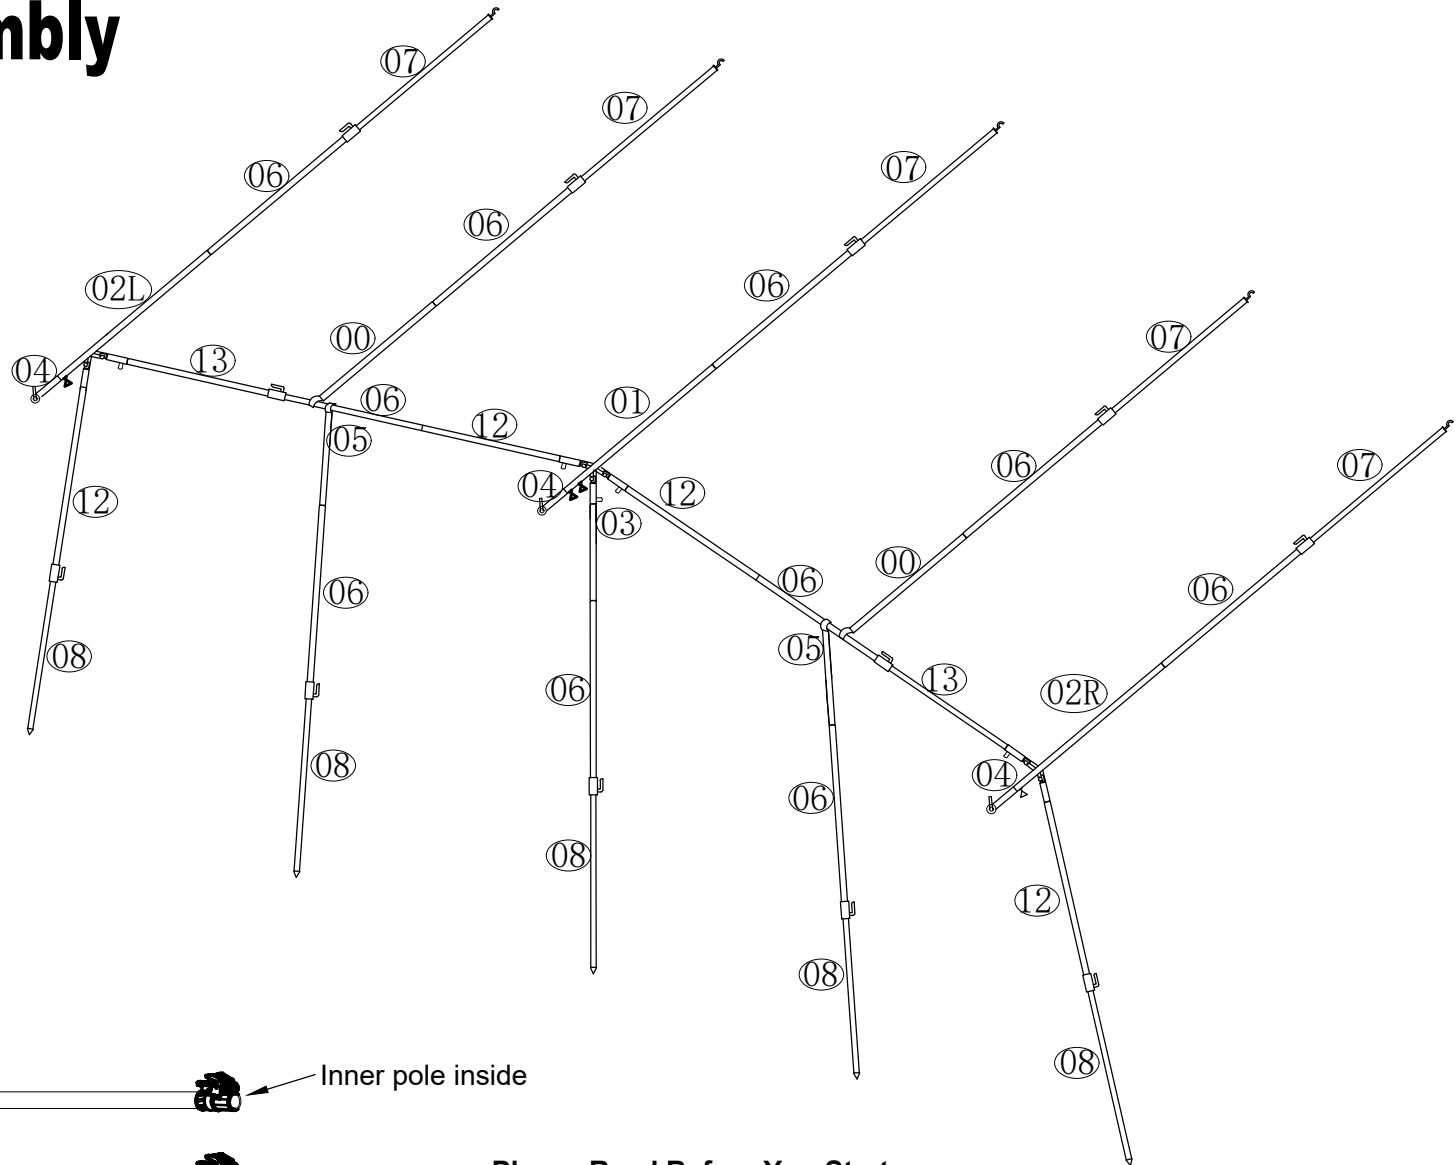

Frame Assembly

14-16

00	∅25*700mm	2
01	∅25*840mm	1
02	∅25*840mm	2
03	∅25*450mm	1
04	∅22*200mm	3
05	∅25*450mm	2
06	∅25*1000mm	10
07	∅22*1000mm	5
08	∅22*1000mm	5
12	∅25*1000mm	4
13	∅22*1000mm	2

Please Read Before You Start:

Poles are pre-inserted into the poles with Griploc clamps.

Before erecting the frame, fully open all Griploc clamps.

Turn the pole so that the Griploc clamp end is pointing downwards.

This will release the pole inside.