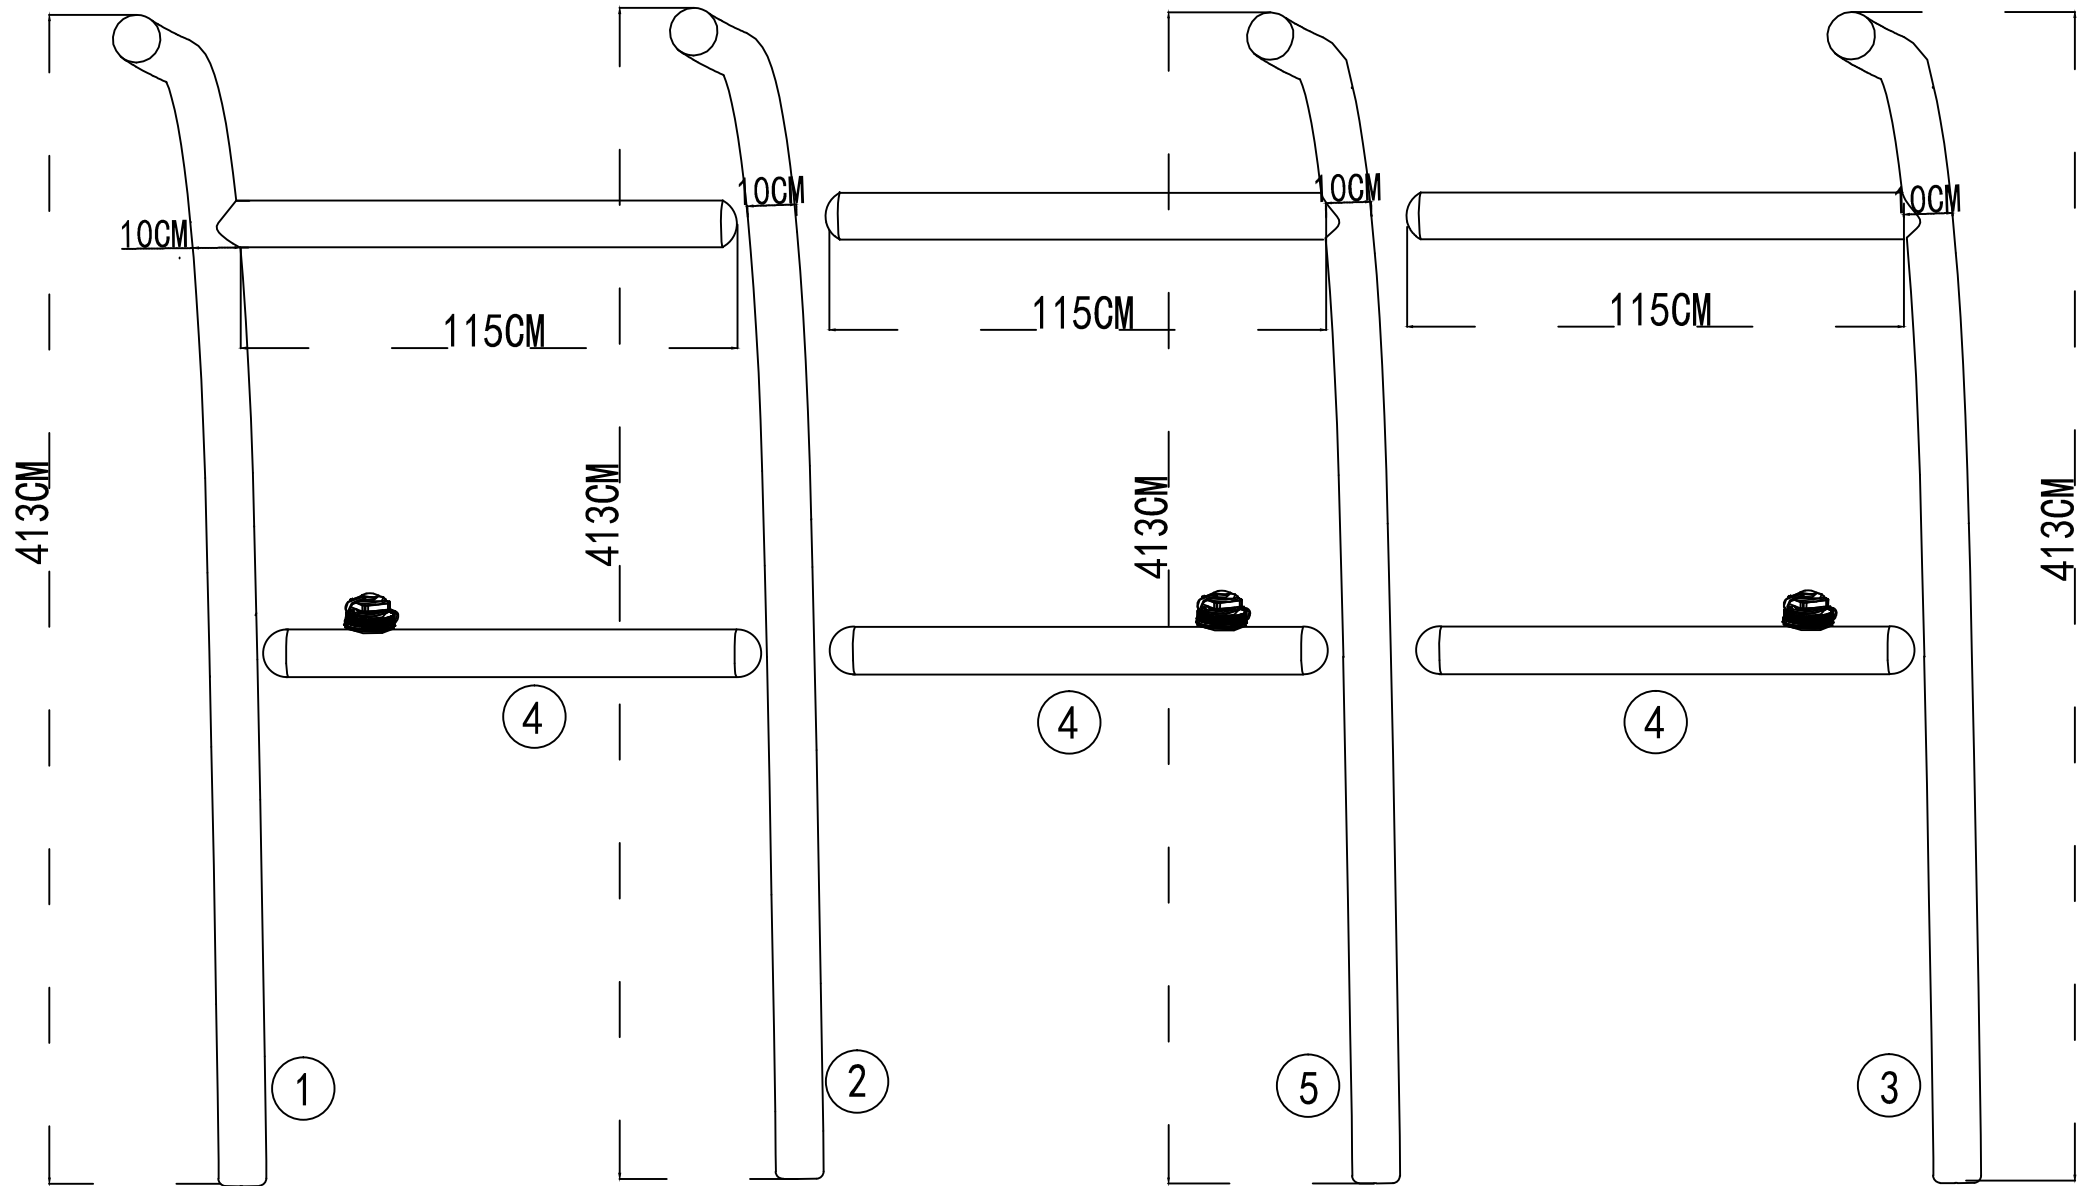

Air Tube Assembly (View from Inside)

Starline-260/390 Vision DL-390 Air Tube Dimension (With Sleeves On)