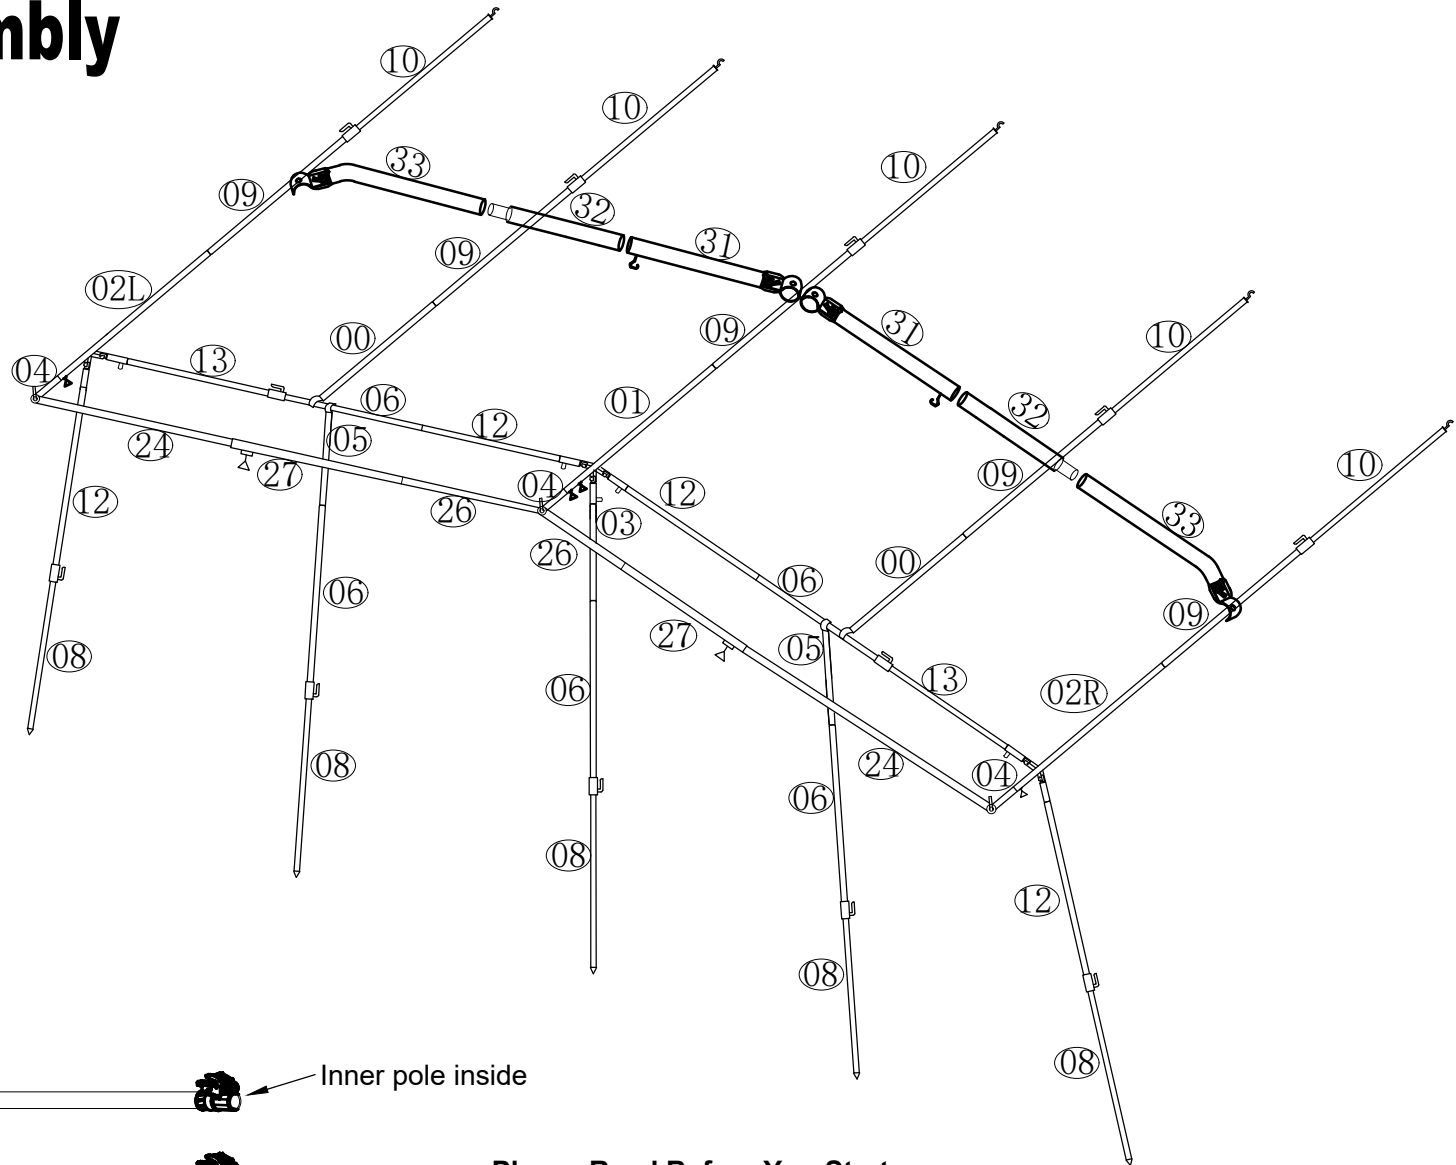

# Frame Assembly

## 14-16

00	∅25*1000mm	2
01	∅25*1200mm	1
02	∅25*1200mm	2
03	∅25*450mm	1
04	∅22*200mm	3
05	∅25*450mm	2
06	∅25*1000mm	5
08	∅22*1000mm	5
09	∅25*1150mm	5
10	∅22*1150mm	5
12	∅25*1000mm	4
13	∅22*1000mm	2
24	∅19*1200mm	2
26	∅22*700mm	2
27	∅22*1200mm	2
31	∅22*1200mm	2
32	∅19*900mm	2
33	∅19*1200mm	2

### Please Read Before You Start:

Poles are pre-inserted into the poles with Griploc clamps.

Before erecting the frame, fully open all Griploc clamps.

Turn the pole so that the Griploc clamp end is pointing downwards.

This will release the pole inside.