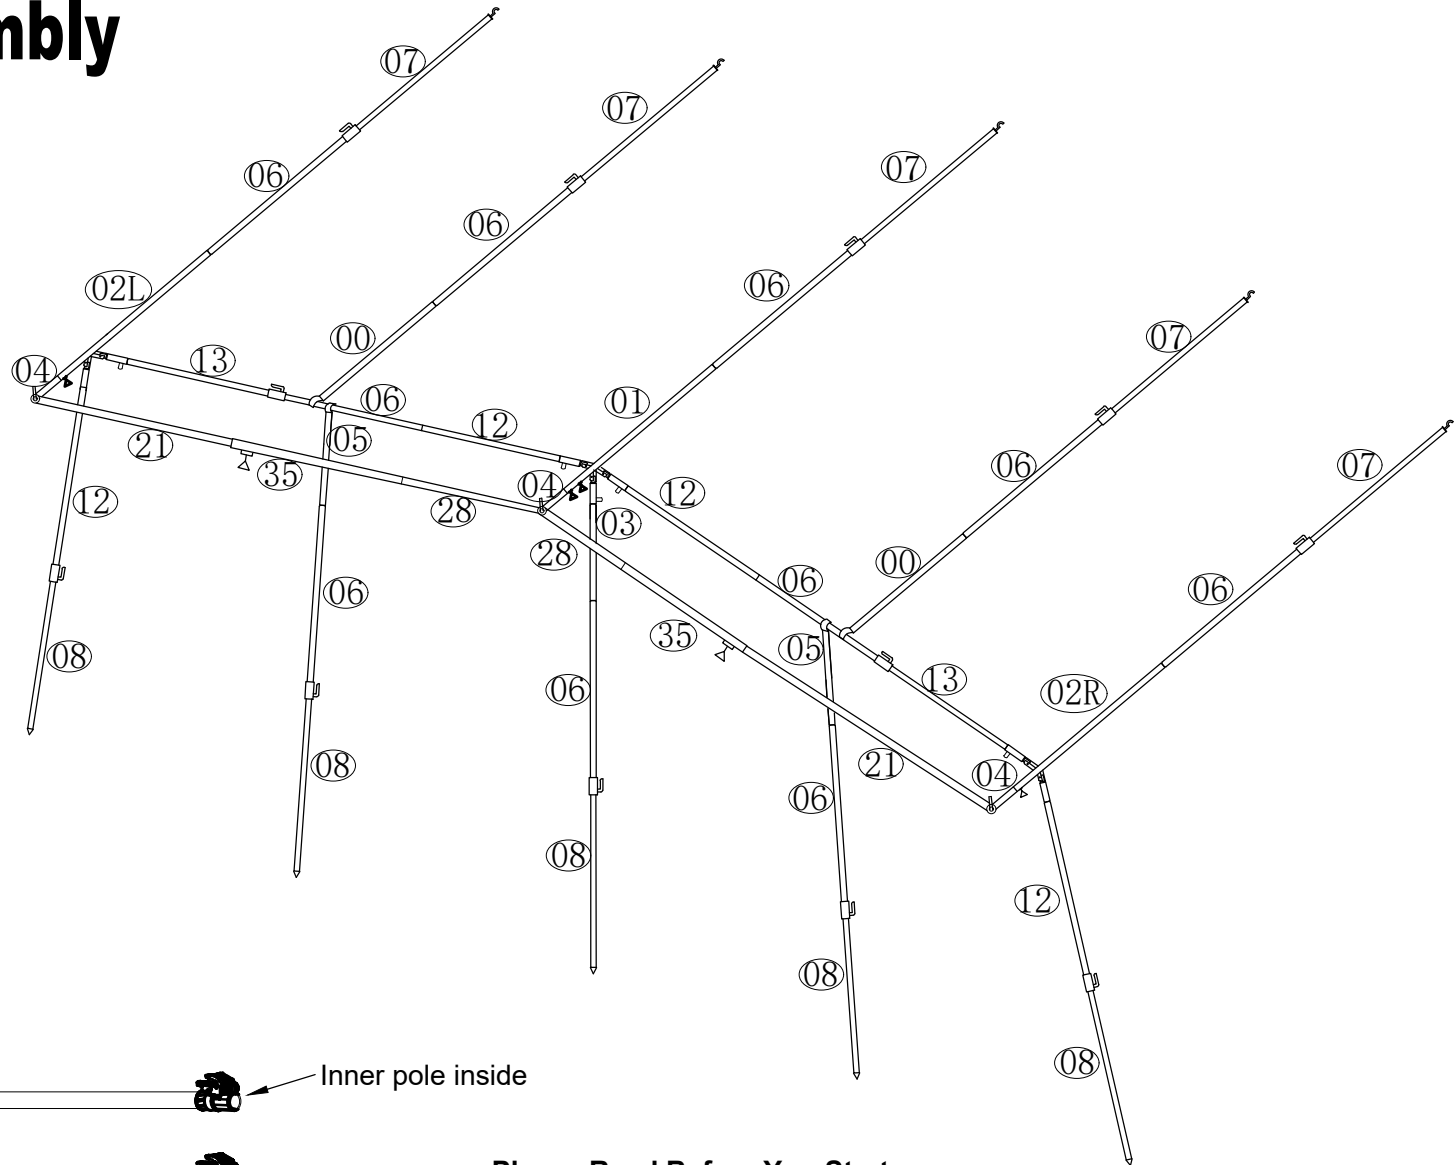

Frame Assembly

14-16

00	φ25*700mm	2
01	φ25*840mm	1
02	φ25*840mm	2
03	φ25*450mm	1
04	φ22*200mm	3
05	φ25*450mm	2
06	φ25*1000mm	10
07	φ22*1000mm	5
08	φ22*1000mm	5
12	φ25*1000mm	4
13	φ22*1000mm	2
21	φ19*1000mm	2
28	φ22*1000mm	2
35	φ22*1000mm	2

Please Read Before You Start:

Poles are pre-inserted into the poles with Griplac clamps.

Before erecting the frame, fully open all Griplac clamps.

Turn the pole so that the Griplac clamp end is pointing downwards.

This will release the pole inside.