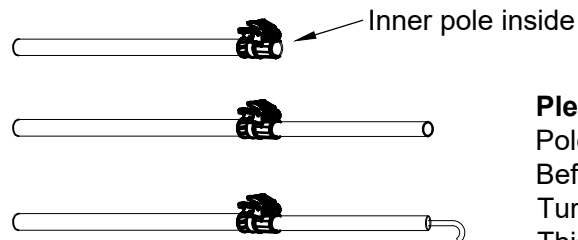

# Frame Assembly

## 4-7

01	∅25*840mm	1
02	∅25*840mm	2
03	∅25*450mm	1
04	∅22*200mm	3
06	∅25*1000mm	4
07	∅22*1000mm	3
08	∅22*1000mm	3
13	∅22*1000mm	2
12	∅25*1000mm	4
21	∅19*1000mm	2
22	∅22*900mm	2

### Please Read Before You Start:

Poles are pre-inserted into the poles with Griploc clamps.  
 Before erecting the frame, fully open all Griploc clamps.  
 Turn the pole so that the Griploc clamp end is pointing downwards.  
 This will release the pole inside.