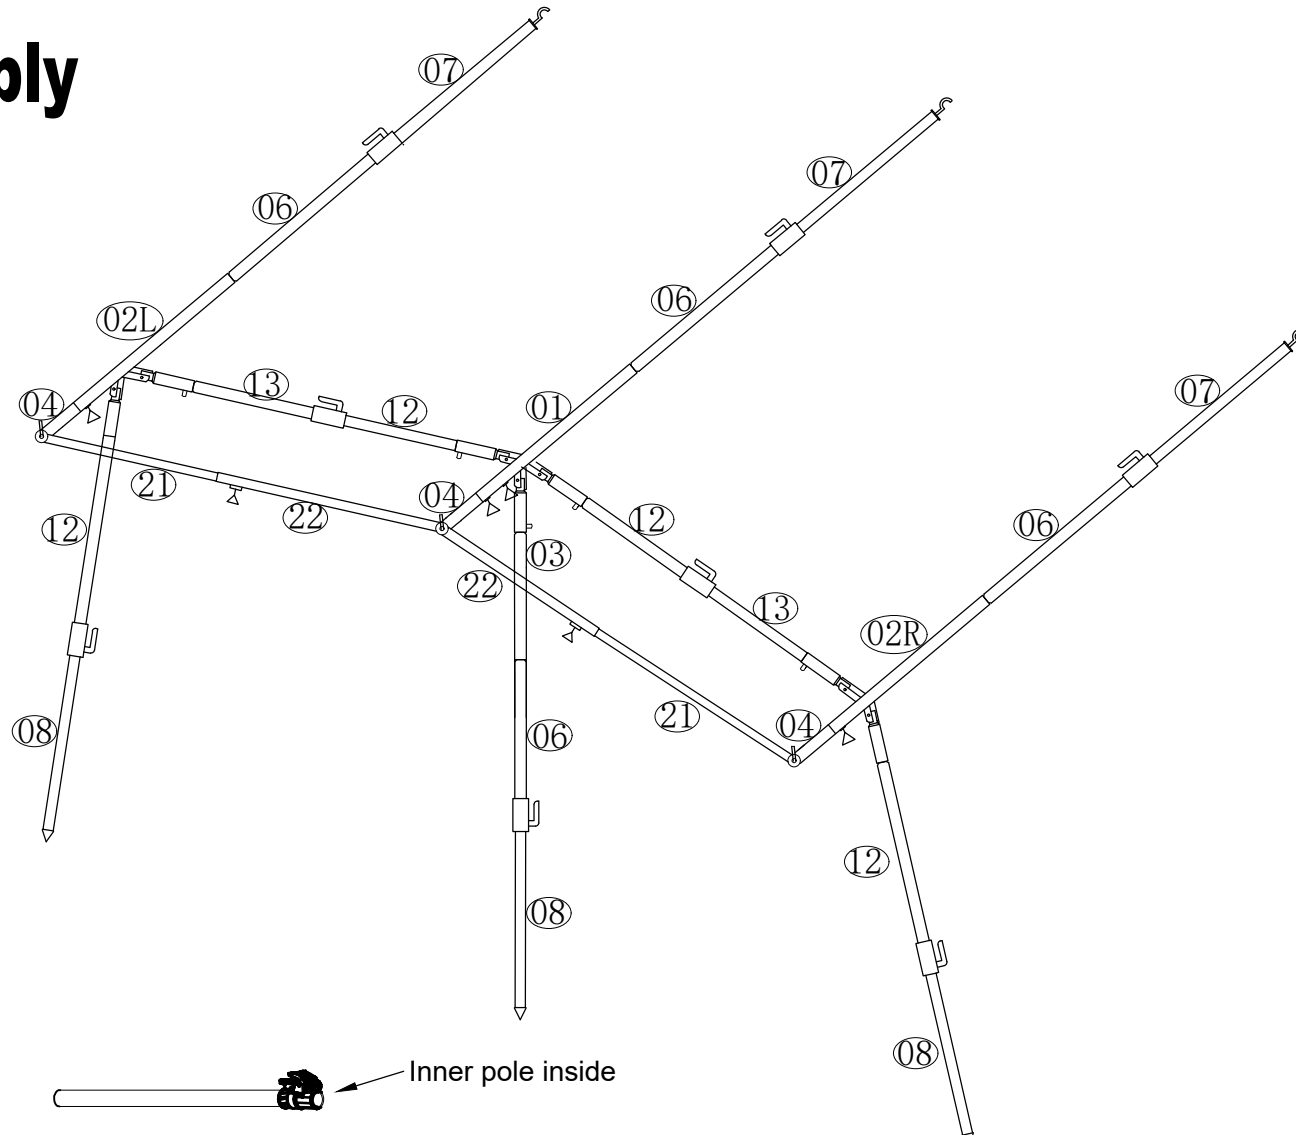

# Frame Assembly

## 4-7

01	∅25*840mm	1
02	∅25*840mm	2
03	∅25*450mm	1
04	∅22*200mm	3
06	∅25*1000mm	4
07	∅22*1000mm	3
08	∅22*1000mm	3
13	∅22*1000mm	2
12	∅25*1000mm	4
21	∅19*1000mm	2
22	∅22*900mm	2

### Please Read Before You Start:

Poles are pre-inserted into the poles with Griploc clamps.  
 Before erecting the frame, fully open all Griploc clamps.  
 Turn the pole so that the Griploc clamp end is pointing downwards.  
 This will release the pole inside.